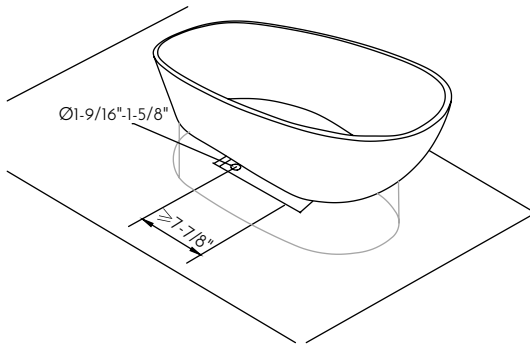

BT-8013

BATHTUBS SERIES

FEATURES

- Freestanding installation
- Acrylic material
- White gloss finish
- Central Drain
- Overflow
- Overflow drain included
- Pop up drain Included
- Size W $59-1/16"$ x H $23-5/8"$ x D $31-1/2"$

BATHTUB BT-8013

MODEL	BT-8013
ACCEPTS DECK MOUNT FAUCET	NO
HEIGHT	23-5/8"
DEPTH	31-1/2"
WIDTH	59-1/16"
MAXIMUM CAPACITY (GALLONS)	79.25
DRAIN INCLUDED	YES
DRAIN PLACEMENT	Central
FAUCET INCLUDED	NO
INSTALLATION TYPE	Freestanding
MATERIAL	Acrylic
TUB SHAPE	Rectangular
COLOR	White gloss
OVERFLOW	YES
SLIP RESISTANT	NO
PRODUCT WEIGHT	N.W 92.59 LBS. / G.W. 119.05 LBS.

01

Designation of drain location

02

Install the drain and plumbing pipe and fixing of pop-up part

03

Align the drain to the expansion joint, apply silicone to between of them

04

Locate bathtub to the fixing place