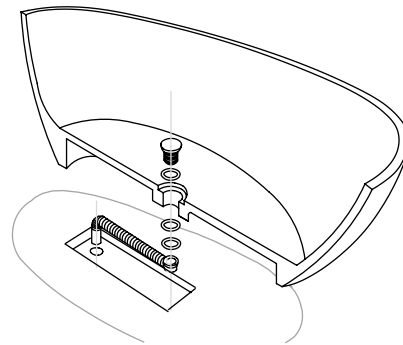

BT-8013

BATHTUBS SERIES

FEATURES

- Freestanding installation
- Acrylic material
- White gloss finish
- Central Drain
- Overflow
- Overflow drain included
- Pop up drain Included
- Size W $59-1/16"$ x H $23-5/8"$ x D $31-1/2"$

BATHTUB BT-8013

MODEL	BT-8013
ACCEPTS DECK MOUNT FAUCET	NO
HEIGHT	23-5/8"
DEPTH	31-1/2"
WIDTH	59-1/16"
MAXIMUM CAPACITY (GALLONS)	79.25
DRAIN INCLUDED	YES
DRAIN PLACEMENT	Central
FAUCET INCLUDED	NO
INSTALLATION TYPE	Freestanding
MATERIAL	Acrylic
TUB SHAPE	Rectangular
COLOR	White gloss
OVERFLOW	YES
SLIP RESISTANT	NO
PRODUCT WEIGHT	N.W 92.59 LBS. / G.W. 119.05 LBS.

01

Designation of drain location

02

Install the drain and plumbing pipe and fixing of pop-up part

03

Align the drain to the expansion joint, apply silicone to between of them

04

Locate bathtub to the fixing place