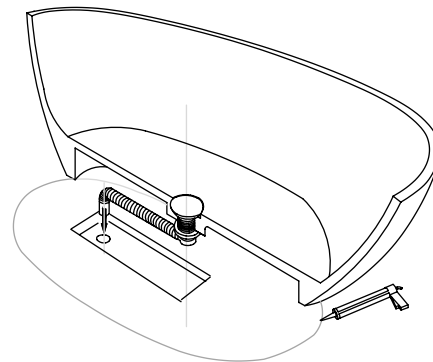

BATHTUB BT-8013

MODEL	BT-8013
ACCEPTS DECK MOUNT FAUCET	NO
HEIGHT	23-5/8"
DEPTH	31-1/2"
WIDTH	59-1/16"
MAXIMUM CAPACITY (GALLONS)	79.25
DRAIN INCLUDED	YES
DRAIN PLACEMENT	Central
FAUCET INCLUDED	NO
INSTALLATION TYPE	Freestanding
MATERIAL	Acrylic
TUB SHAPE	Rectangular
COLOR	White gloss
OVERFLOW	YES
SLIP RESISTANT	NO
PRODUCT WEIGHT	N.W 92.59 LBS. / G.W. 119.05 LBS.

01

Designation of drain location

02

Install the drain and plumbing pipe and fixing of pop-up part

03

Align the drain to the expansion joint, apply silicone to between of them

04

Locate bathtub to the fixing place