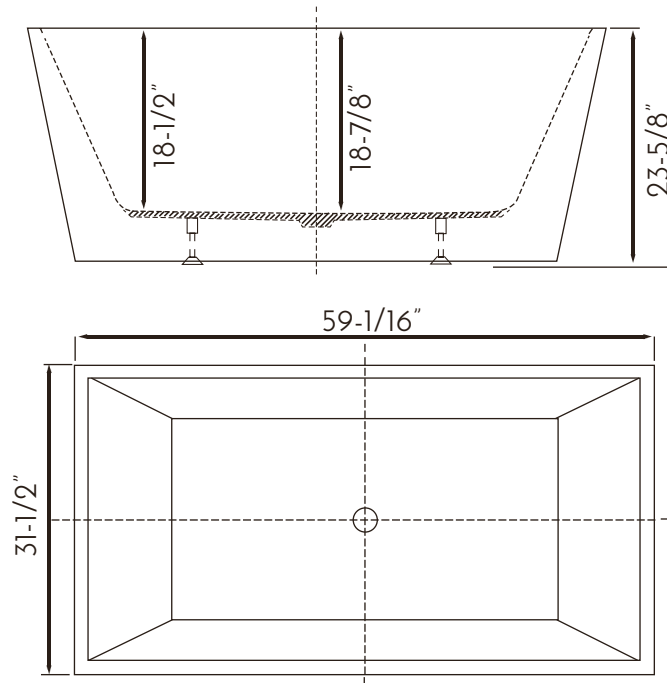

BT-8013

BATHTUBS SERIES

FEATURES

- Freestanding installation
- Acrylic material
- White gloss finish
- Central Drain
- Overflow
- Overflow drain included
- Pop up drain Included
- Size W $59-1/16"$ x H $23-5/8"$ x D $31-1/2"$

BATHTUB BT-8013

MODEL	BT-8013
ACCEPTS DECK MOUNT FAUCET	NO
HEIGHT	23-5/8"
DEPTH	31-1/2"
WIDTH	59-1/16"
MAXIMUM CAPACITY (GALLONS)	79.25
DRAIN INCLUDED	YES
DRAIN PLACEMENT	Central
FAUCET INCLUDED	NO
INSTALLATION TYPE	Freestanding
MATERIAL	Acrylic
TUB SHAPE	Rectangular
COLOR	White gloss
OVERFLOW	YES
SLIP RESISTANT	NO
PRODUCT WEIGHT	N.W 92.59 LBS. / G.W. 119.05 LBS.

01

Designation of drain location

02

Install the drain and plumbing pipe and fixing of pop-up part

03

Align the drain to the expansion joint, apply silicone to between of them

04

Locate bathtub to the fixing place